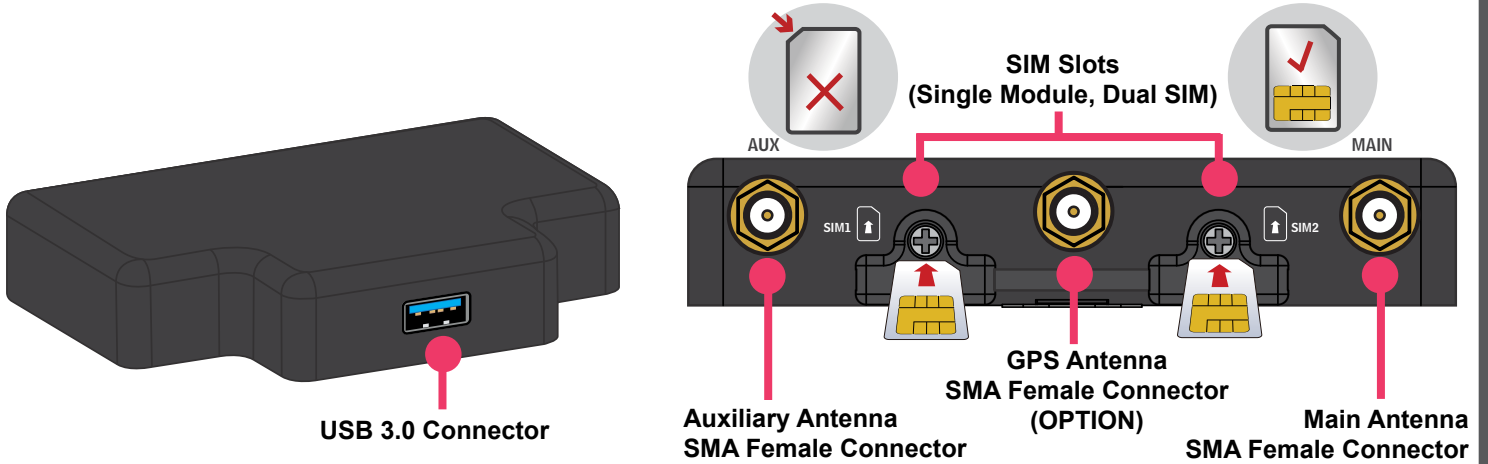

Quick Install Guide

WHAT'S IN THE BOX

MX-100U/UE 	4G/LTE Antennas 	USB Cable 	Bracket 
Washer x 6pcs 	Screw x 7pcs (M4*L8mm) 	Round-Head Screw x 4pcs (3Ψ*12mm) 	USB Connector (Male to Male) w/ screw x 4pcs (4.5mm) 

* Accessory Options

NOTE: ALL IMAGES SHOWN ARE FOR ILLUSTRATION PURPOSE ONLY. PACKAGE CONTENTS MAY DIFFER FROM ACTUAL PRODUCTS.

DEVICE OVERVIEW

APPLICATION DIAGRAM

V3.00

Control Manager
 Windows platform:
 Use Sierra Wireless
 Skylight, the connection
 utility, to manage the
 MX-100U/UE.
 Contact your BEC Sales
 representative for more
 information.