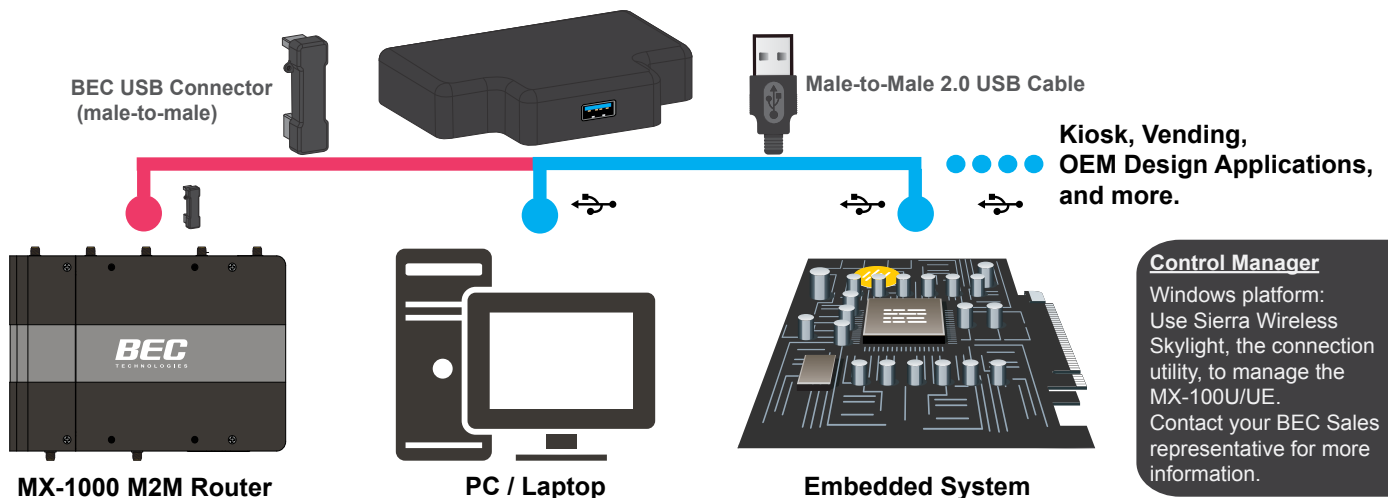

Quick Install Guide

WHAT'S IN THE BOX

MX-100U/UE 	4G/LTE Antennas 	USB Cable 	Bracket 
Washer x 6pcs 	Screw x 7pcs (M4*L8mm) 	Round-Head Screw x 4pcs (3Ψ*12mm) 	USB Connector (Male to Male) w/ screw x 4pcs (4.5mm) 

* Accessory Options

NOTE: ALL IMAGES SHOWN ARE FOR ILLUSTRATION PURPOSE ONLY. PACKAGE CONTENTS MAY DIFFER FROM ACTUAL PRODUCTS.

DEVICE OVERVIEW

APPLICATION DIAGRAM

V3.00

Control Manager
 Windows platform:
 Use Sierra Wireless
 Skylight, the connection
 utility, to manage the
 MX-100U/UE.
 Contact your BEC Sales
 representative for more
 information.