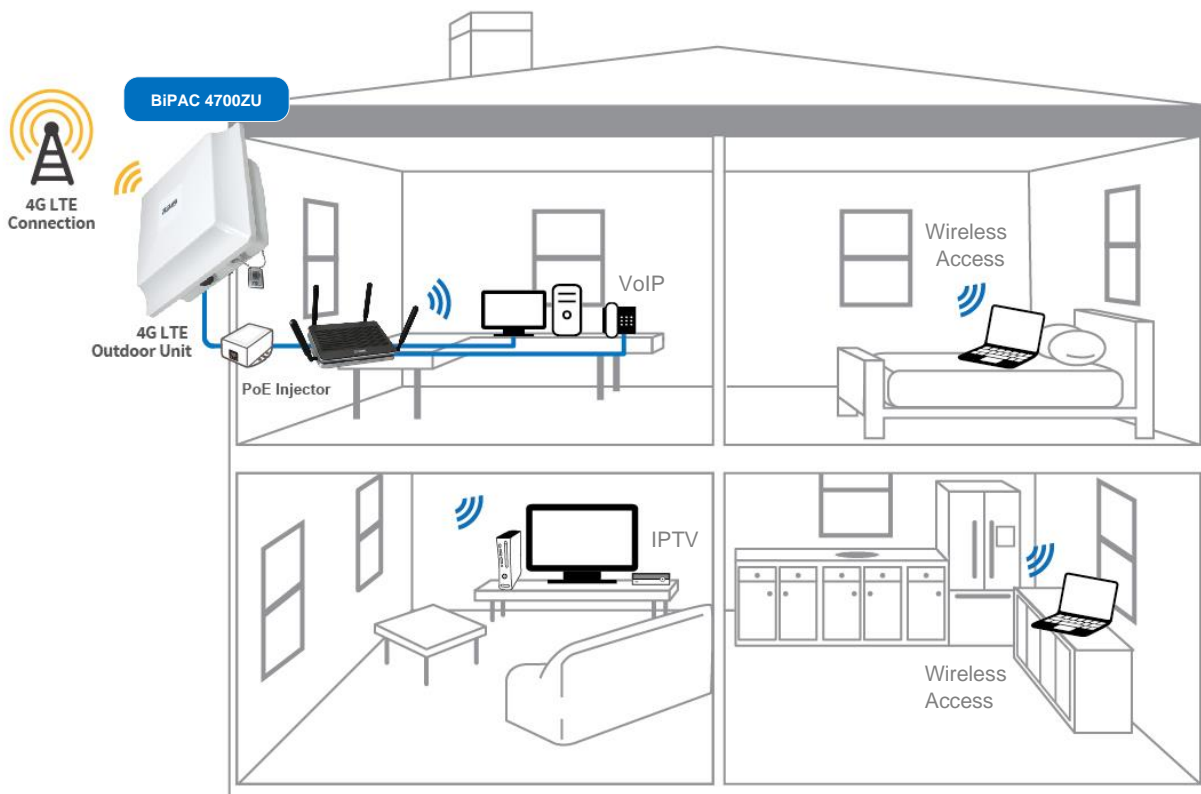

Lightweight, Compact and Unobtrusive Design

- Easily installed by single person
- Supports Power of Ethernet (PoE)

Secure VPN Connections (BiPAC 4700ZU only)

- IPSec, PPTP, L2TP, GRE, OpenVPN

Package Includes PoE Injector and Mounting Kit

Application Diagram

Features & Specifications

General Features

- **Embedded 4G LTE^{*1}**
 - Embedded high performance 4G/LTE module
 - Frequency bands and data rate depend on equipped LTE module
- **LTE Antenna**
 - Embedded Dual-Polarized MIMO Antenna
 - Optimize antenna design per band
- **Operational Mode**
 - Bridge or Routed mode